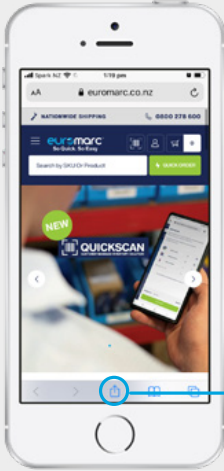

## GIVE IT A TRY!

Use the instructions on page one to scan the barcode label below!

# DO I NEED AN APP?

**No!** But you can add our website to your mobile phone homepage as shortcut, this would appear like an app. Need help, follow these easy step by step instructions.

## iPhone or iPad

- 1 OPEN SAFARI**  
Visit euomarc.co.nz  
Tap "Go."

- 2 TAP SHARE BUTTON**

- 3 ADD TO HOME SCREEN**  
Scroll down to **Add to Home Screen.**  
Tap this.