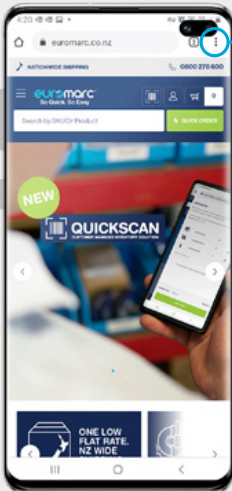

# DO I NEED AN APP?

**No!** But you can add our website to your mobile phone homepage as shortcut, this would appear like an app. Need help, follow these easy step by step instructions.

## iPhone or iPad

- 1 OPEN SAFARI**  
Visit euomarc.co.nz  
Tap "Go."

- 2 TAP SHARE BUTTON**

- 3 ADD TO HOME SCREEN**  
Scroll down to **Add to Home Screen.**  
Tap this.

## Android

- 1 OPEN CHROME**  
Visit euomarc.co.nz.  
Tap "Go".

- 2 TAP MENU BUTTON**

- 3 ADD TO HOME SCREEN**  
Scroll down to **Add to Home Screen.**  
Tap this.

4