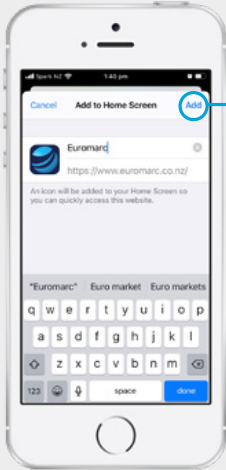

# DO I NEED AN APP?

**No!** But you can add our website to your mobile phone homepage as shortcut, this would appear like an app. Need help, follow these easy step by step instructions.

## iPhone or iPad

- 1 OPEN SAFARI**  
Visit euomarc.co.nz  
Tap "Go."

- 2 TAP SHARE BUTTON**

- 3 ADD TO HOME SCREEN**  
Scroll down to **Add to Home Screen.**  
Tap this.

## Android

- 1 OPEN CHROME**  
Visit euomarc.co.nz.  
Tap "Go".

- 2 TAP MENU BUTTON**

- 3 ADD TO HOME SCREEN**  
Scroll down to **Add to Home Screen.**  
Tap this.

4

## NAME YOUR SHORTCUT

We recommend calling this Euromarc. Confirm the link, **Click Add**.

When you're done, Safari will close automatically and you will be taken to where the icon is located on your iPhone's or iPad's home screen. It will look just like an App icon, with the Euromarc icon.