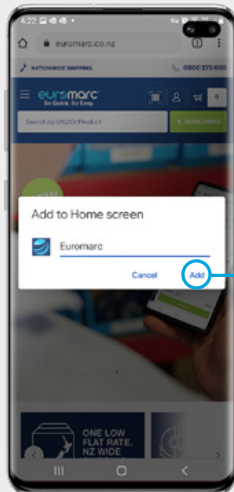

## iPhone or iPad

- 1 OPEN SAFARI**  
Visit euomarc.co.nz  
Tap "Go."

- 2 TAP SHARE BUTTON**

- 3 ADD TO HOME SCREEN**  
Scroll down to **Add to Home Screen.**  
Tap this.

## Android

- 1 OPEN CHROME**  
Visit euomarc.co.nz.  
Tap "Go".

- 2 TAP MENU BUTTON**

- 3 ADD TO HOME SCREEN**  
Scroll down to **Add to Home Screen.**  
Tap this.

4

## NAME YOUR SHORTCUT

We recommend calling this Euromarc. Confirm the link, **Click Add**.

When you're done, Safari will close automatically and you will be taken to where the icon is located on your iPhone's or iPad's home screen. It will look just like an App icon, with the Euromarc icon.

## NAME YOUR SHORTCUT

We recommend calling this Euromarc. **Click Add**.

When you're done, Chrome will close automatically and you will be taken to where the icon is located on your phone's home screen. It will look just like an App icon, with the Euromarc icon.