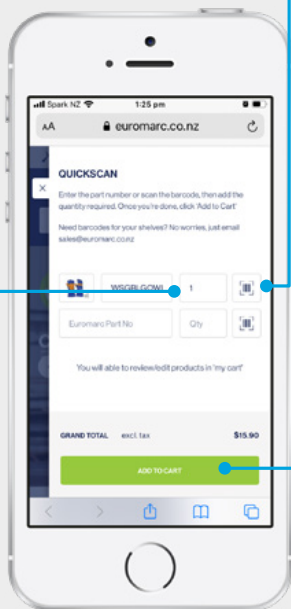

### YOU'RE GOOD TO GO!

Simply use your phone to scan the barcodes, enter quantities, and place your order - too easy!

2 So Quick. So Easy

## HOW TO SCAN

1

Visit [euomarc.co.nz](http://euomarc.co.nz), then tap on the barcode icon in the toolbar.

4

### ADD QUANTITIES

Add the quantities you need.

Shop online at [euomarc.co.nz](http://euomarc.co.nz)

2

## BARCODE SCANNER

Tap on the barcode icon to scan product barcodes.

5