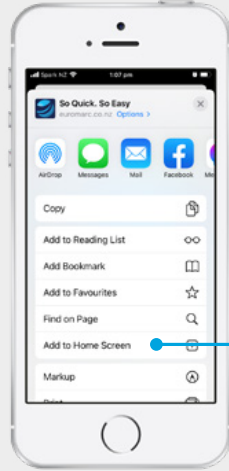

## GIVE IT A TRY!

Use the instructions on page one to scan the barcode label below!

# DO I NEED AN APP?

**No!** But you can add our website to your mobile phone homepage as shortcut, this would appear like an app. Need help, follow these easy step by step instructions.

## iPhone or iPad

- 1 OPEN SAFARI**  
Visit euomarc.co.nz  
Tap "Go."

- 2 TAP SHARE BUTTON**

- 3 ADD TO HOME SCREEN**  
Scroll down to **Add to Home Screen.**  
Tap this.

## Android

- 1 OPEN CHROME**  
Visit euomarc.co.nz.  
Tap "Go".

- 2 TAP MENU BUTTON**

- 3 ADD TO HOME SCREEN**  
Scroll down to **Add to Home Screen.**  
Tap this.

4