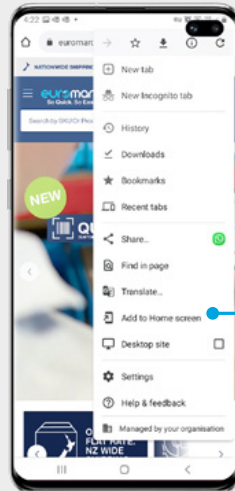

# DO I NEED AN APP?

**No!** But you can add our website to your mobile phone homepage as shortcut, this would appear like an app. Need help, follow these easy step by step instructions.

## iPhone or iPad

- 1 OPEN SAFARI**  
Visit euomarc.co.nz  
Tap "Go."

- 2 TAP SHARE BUTTON**

- 3 ADD TO HOME SCREEN**  
Scroll down to **Add to Home Screen.**  
Tap this.

## Android

- 1 OPEN CHROME**  
Visit euomarc.co.nz.  
Tap "Go".

- 2 TAP MENU BUTTON**

- 3 ADD TO HOME SCREEN**  
Scroll down to **Add to Home Screen.**  
Tap this.

4